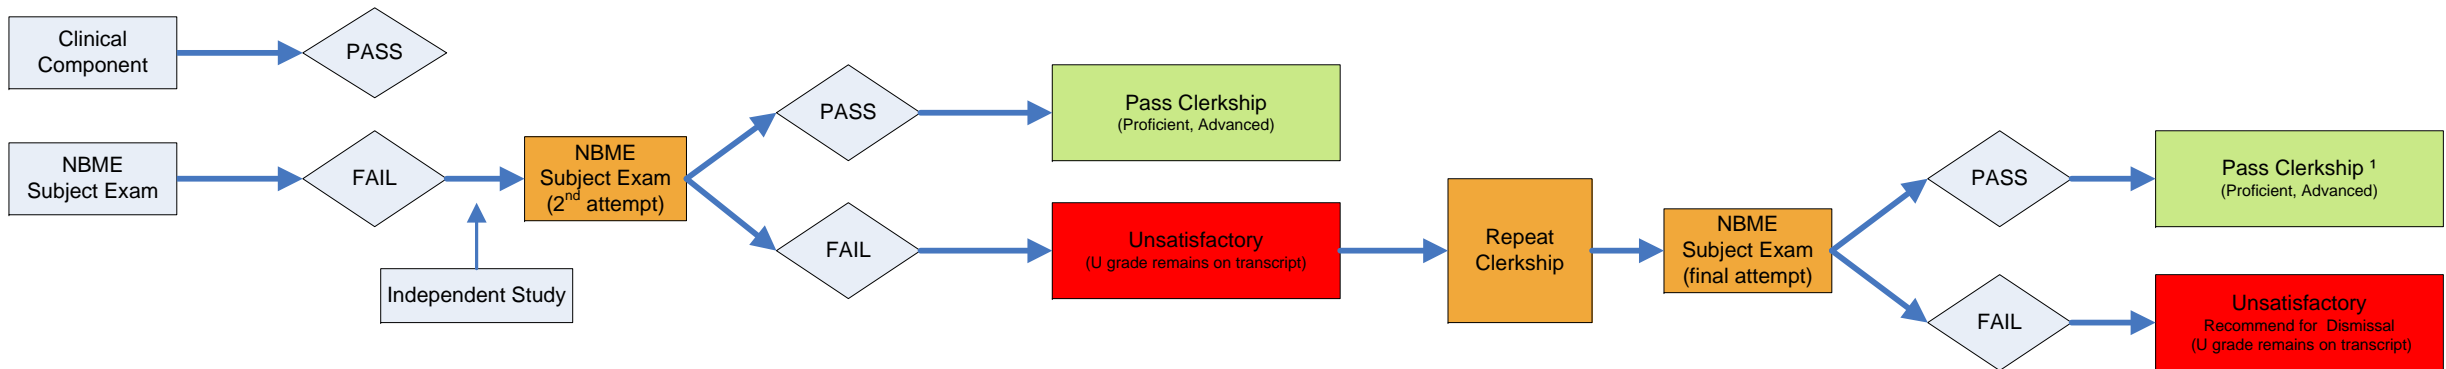

### Grading Scenarios for M3 Core Clerkships

**Range of Grades Assigned for M3 Clerkships**

O – Outstanding  
 ADV – Advanced  
 PR – Proficient  
 U – Unsatisfactory  
 More than two U grades – recommend for dismissal

SCENARIO #1

SCENARIO #2

SCENARIO #3

SCENARIO #4

\* If the Incomplete grade is due to absences related to an illness or other emergency, the full range of grade options would be available to the student when he/she completes all requirements.  
 1 Final grade will be posted as earned, with a comment notation "Passed after repeat Clerkship" and Failed Clerkship will remain with a "U", Unsatisfactory grade.