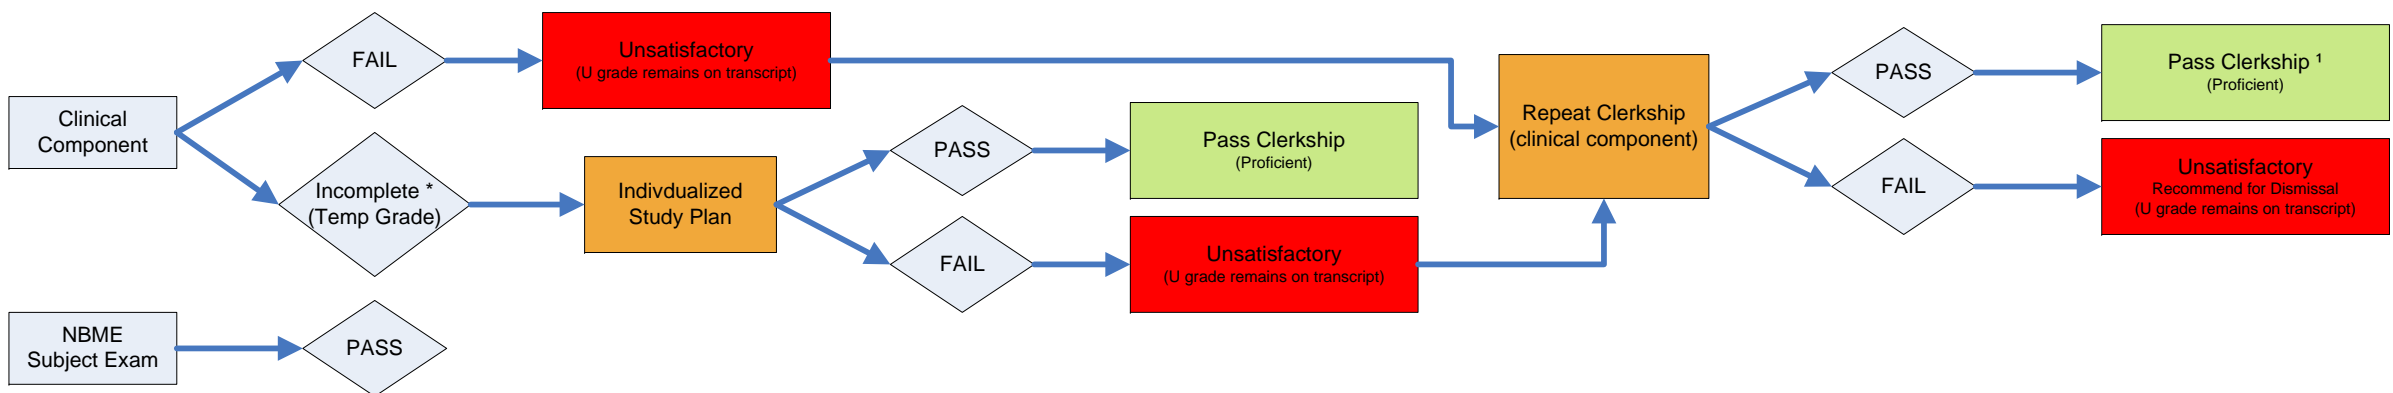

### Grading Scenarios for M3 Core Clerkships

**Range of Grades Assigned for M3 Clerkships**

O – Outstanding  
 ADV – Advanced  
 PR – Proficient  
 U – Unsatisfactory  
 More than two U grades – recommend for dismissal

SCENARIO #1

SCENARIO #2

SCENARIO #3

SCENARIO #4

\* If the Incomplete grade is due to absences related to an illness or other emergency, the full range of grade options would be available to the student when he/she completes all requirements.  
 1 Final grade will be posted as earned, with a comment notation "Passed after repeat Clerkship" and Failed Clerkship will remain with a "U", Unsatisfactory grade.